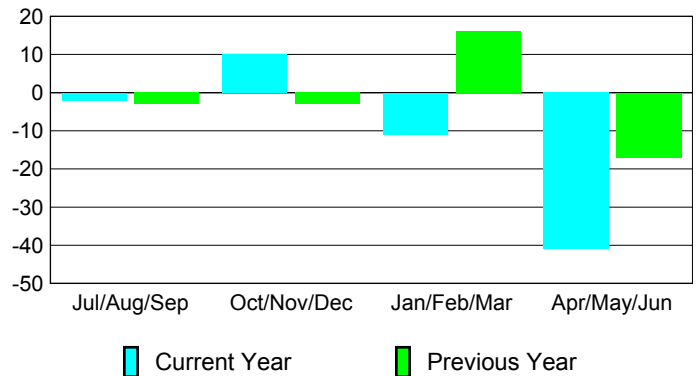

Gender Comparison 2008-2009

Male

Female