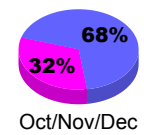

Gender Comparison 2008-2009