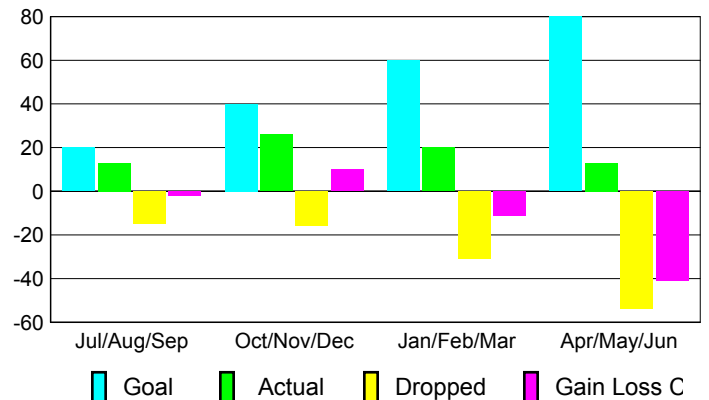

Membership Results 2008-2009

Goal, New, Dropped, Gain/Loss

Comparison of Membership Gain/Loss

Current Year Compared to the Previous Year