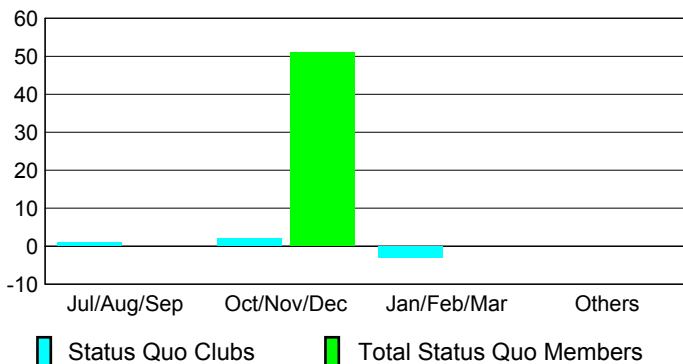

### Clubs 2007-2008

Month	New Club Goal	Actual New Clubs	Actual Dropped Clubs	Gain/Loss of Clubs	Gain/Loss of Clubs
Jul/Aug/Sep	1	0	0	0	0
Oct/Nov/Dec	2	1	-1	0	0
Jan/Feb/Mar	3	-1	1	0	1
Apr/May/June	4	1	-3	-2	0
<b>Totals</b>	<b>10</b>	<b>1</b>	<b>-3</b>	<b>-2</b>	<b>1</b>

### Club Results 2008-2009

Goal, New, Dropped, Gain/Loss

### Comparison of Club Gain/Loss

Current Year Compared to the Previous Year

### YTD Status Quo Clubs 2008-2009

Status Quo Clubs Compared to Status Quo Members