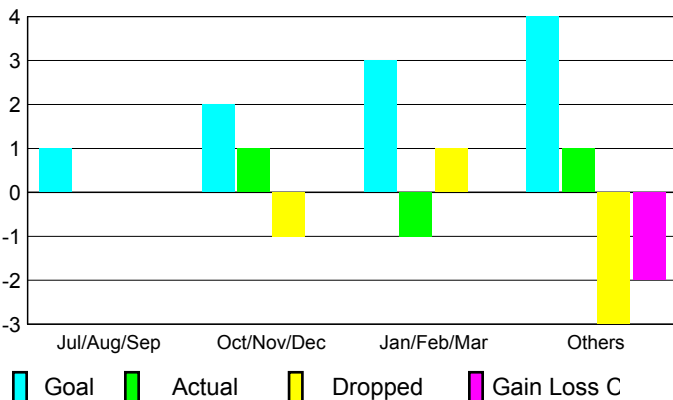

2008-2009 GMT Quarterly Report for District (or Undistricted) **District 119**

GMT: **Tibor Bucek**

Location: **HUNGARY**

GMT CA: **4**

CLUBS

Club Results 2008-2009

Clubs 2007-2008

Month	New Club Goal	Actual New Clubs	Actual Dropped Clubs	Gain/Loss of Clubs	Gain/Loss of Clubs
Jul/Aug/Sep	1	0	0	0	0
Oct/Nov/Dec	2	1	-1	0	0
Jan/Feb/Mar	3	-1	1	0	1
Apr/May/June	4	1	-3	-2	0
Totals	10	1	-3	-2	1

Club Results 2008-2009

Goal, New, Dropped, Gain/Loss

Comparison of Club Gain/Loss

Current Year Compared to the Previous Year